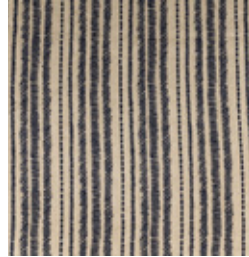

*Ethnic is the fascination for a particular culture and its history, they are ancestral, textured fabrics, patterned in neutral tones (sand, natura, beige, gray...), or warmer tones (mustard, rose, red, burgundy...) woven in natural cotton, linen, jute and woolen fabrics.*

vesubio - beige  
TE0745-003-140

palawan - azul  
TL0601-006-320

vesubio - gris  
TE0745-009-140

palawan - marino  
TL0601-060-320

palawan - gris  
TL0601-009-320

palawan - marron  
TL0601-007-320

palawan - rojo  
TL0601-001-320